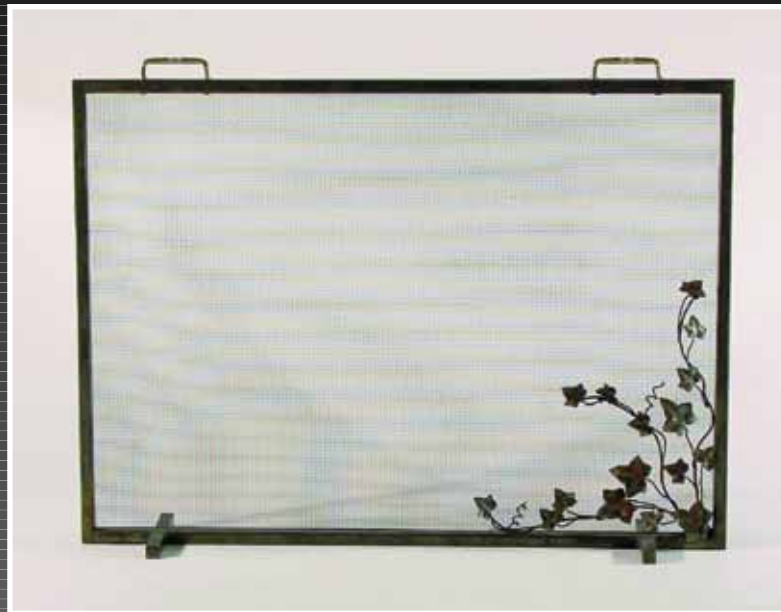

IT'S A JENSEN

Distinctive Eloquence for a Lifetime

#S525
IVY FIRESCREEN
Shown 30"H x 42"W