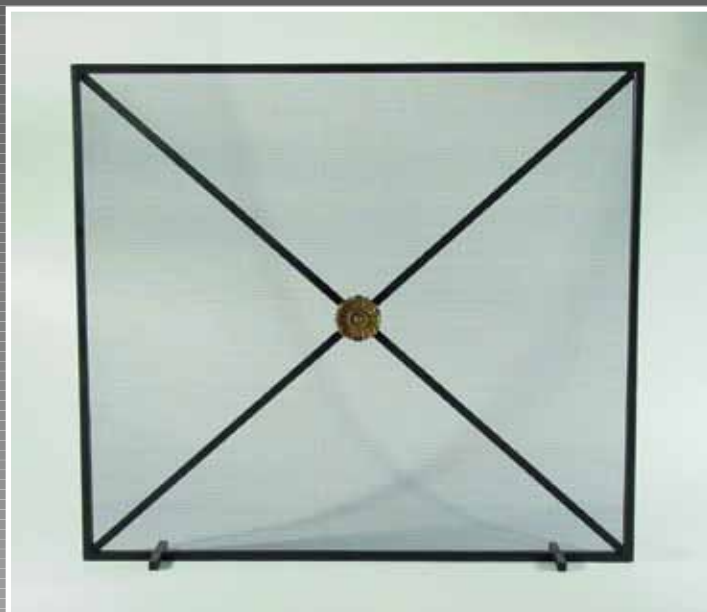

IT'S A JENSEN

Distinctive Eloquence for a Lifetime

#S543
ROSETTE FIRESCREEN
Shown 44"H x 46"W