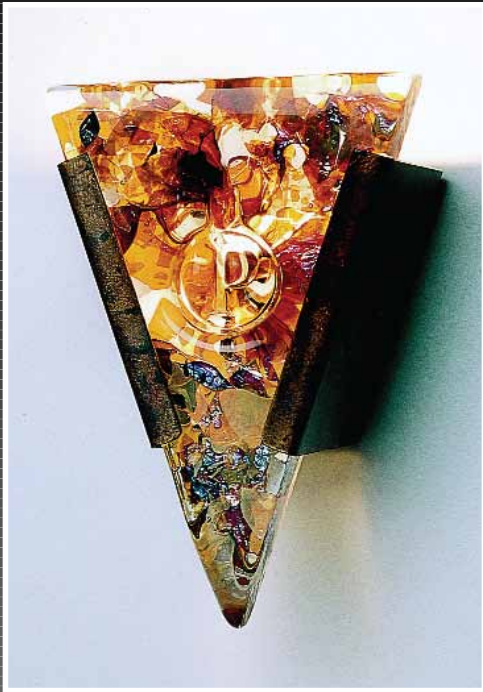

IT'S A JENSEN

Distinctive Eloquence for a Lifetime

◀ **MODEL #S123**
BOX SCONCE
Height: 15"
Width: 10 1/2"
Depth: 4"

MODEL #S124 ▶
TAPER SCONCE
Height: 12"
Width: 12" to 7 1/4"
Depth: 4"

◀ **MODEL #S145**
TRIANGULAR CAST GLASS SCONCE
Height: 11 1/2" w/ glass
Width: 7 3/4" w/ glass
Depth: 6"

Other glass shapes and colors
can be created.
UPCHARGE to emboss glass
Call for pricing

MODEL #S144 ▶
**OBLIQUE CAST GLASS
SCONCE**
Height: 24"
Width: 10"
Depth: 4" w/ glass

◀ **MODEL #S122**
DJ MOTION SCONCE
Height: 17"
Width: 14"
Depth: 4"

Custom sizing available • All items handcrafted and may vary slightly

MODEL #S139 ►
TAPERED ARM LANTERN
OAH: 27"
BODY WITH RING:
Height: 24"
Width: 12"
Projection: 8"

All pieces will be priced with clear glass.
Seedy glass UPCHARGE.

MODEL #S136
SOLID COPPER REVERE
WITH LEADED GLASS DOOR
Height: 15"
Width: 9 1/2"
Depth: 6 1/2"

◀ **MODEL #S107**
THREE PANED LANTERN
Height: 16"
Width: 14"
Depth: 7 1/2"

All pieces will be priced with clear glass.
Seedy glass UPCHARGE.