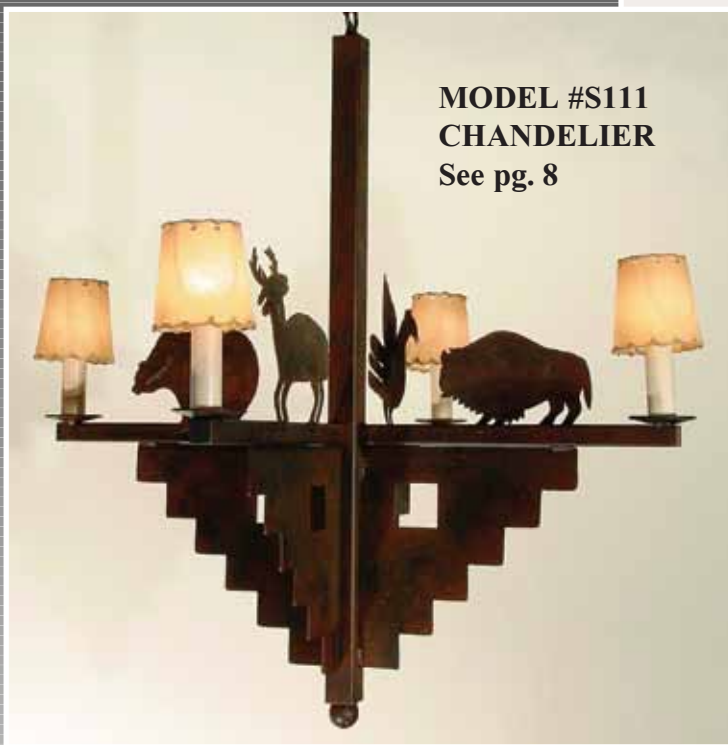

IT'S A JENSEN

Distinctive Eloquence for a Lifetime

**MODEL #S220
FLOOR LAMP
Height: 67"
OA Width: 28"**

**MODEL #S211
TRIPLE SCROLL
FLOOR LAMP
Height: 67"
Width: 22"**

SHADES AVAILABLE

MODEL #S222
TWISTED STEM
FLOOR LAMP
Height: 68"
Width: 13"

MODEL #S221
FLOOR LAMP
Height: 70"
Width: 18"

SHADES AVAILABLE

Custom sizing available • All items handcrafted and may vary slightly

IT'S A JENSEN

Distinctive Eloquence for a Lifetime

**MODEL #SB201
THE CLASSIC
FLOOR LAMP**
Height: 67"
Width: 22"

**MODEL #S210
SMALL BASKET**
Height: 60"
Width: 18"

**MODEL #S209
BIG TWIST
FLOOR LAMP**
Height: 67"
Width: 22"

SHADES & FINIALS SOLD SEPARATELY

MODEL #S216 ▶
ANTEDILUVIAN
FLOOR LAMP
Height: 65"
Width: 28"
Depth: 14"

MODEL #S111
CHANDELIER
See pg. 8

SHADES AVAILABLE

Custom sizing available • All items handcrafted and may vary slightly

IT'S A JENSEN

Distinctive Eloquence for a Lifetime

◀ **MODEL #S212**
SADIE FLOOR LAMP
Height: 60"
Width: 29"