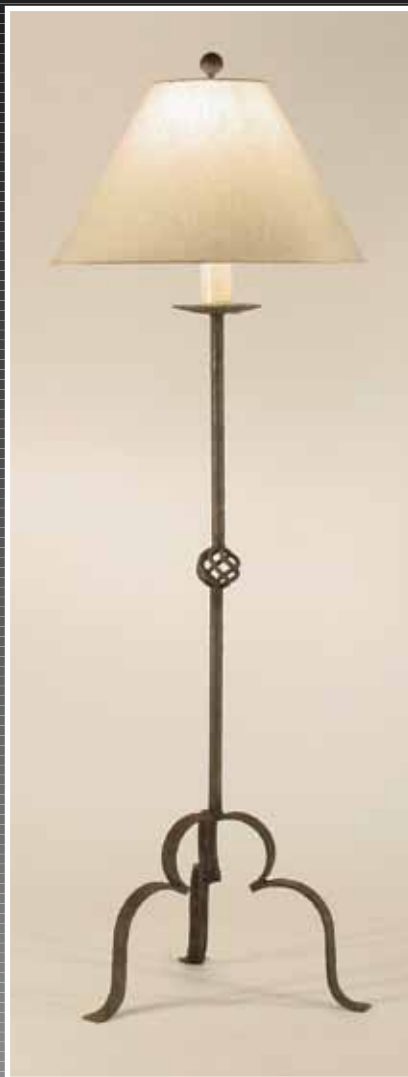

IT'S A JENSEN

Distinctive Eloquence for a Lifetime

**MODEL #S220
FLOOR LAMP
Height: 67"
OA Width: 28"**

**MODEL #S211
TRIPLE SCROLL
FLOOR LAMP
Height: 67"
Width: 22"**

SHADES AVAILABLE

MODEL #S222
TWISTED STEM
FLOOR LAMP
Height: 68"
Width: 13"

MODEL #S221
FLOOR LAMP
Height: 70"
Width: 18"

SHADES AVAILABLE

Custom sizing available • All items handcrafted and may vary slightly

IT'S A JENSEN

Distinctive Eloquence for a Lifetime

**MODEL #SB201
THE CLASSIC
FLOOR LAMP**
Height: 67"
Width: 22"

**MODEL #S210
SMALL BASKET**
Height: 60"
Width: 18"

**MODEL #S209
BIG TWIST
FLOOR LAMP**
Height: 67"
Width: 22"

SHADES & FINIALS SOLD SEPARATELY

MODEL #S216 ▶
ANTEDILUVIAN
FLOOR LAMP
Height: 65"
Width: 28"
Depth: 14"

METAL SHADES INCLUDED

**MODEL #S219
LINEAR TABLE LAMP**
Height: 29 1/2"
Width: 17"
Depth: 9 3/4"

**MODEL #S215
LINEAR FLOOR LAMP**
Height: 68"
Width: 33"
Depth: 16"

Custom sizing available • All items handcrafted and may vary slightly