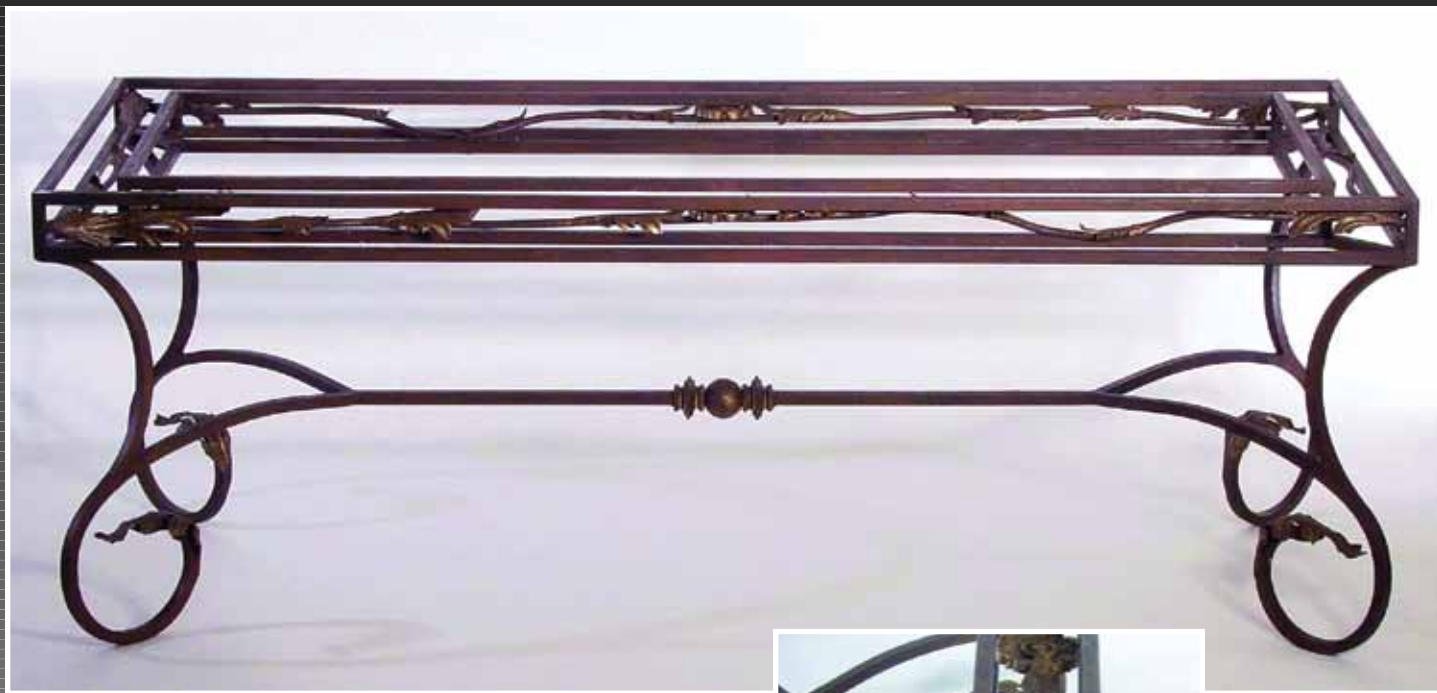

# IT'S A JENSEN

*Distinctive Eloquence for a Lifetime*

**MODEL #S414**  
**SUSPENDED VINE DINING TABLE**  
**Height: 29"**  
**Width: 80"**  
**Depth: 33"**

**TOP AVAILABLE**

**MODEL #S437  
DINING / CONFERENCE TABLE**

**Height: 29"**

**Width: 68 1/2"**

**Depth: 36 1/2"**

**Top shown: 46" x 78"**

**TOP AVAILABLE**

**Custom sizing available • All items handcrafted and may vary slightly**

# IT'S A JENSEN

---

*Distinctive Eloquence for a Lifetime*

MODEL #S436  
MARION DINING TABLE  
Height: 29"  
Diameter: 52"

Designed to accommodate 72" top

**MODEL #S429  
CONTINENTAL DINING TABLE**

**Height: 30"**

**Width: 33"**

**Depth: 33"**

**TOP AVAILABLE**

**Custom sizing available • All items handcrafted and may vary slightly**

**36**

**MODEL #S409**  
**HOUR GLASS TABLE BASE**  
**Height: 29"**  
**Width: 29"**