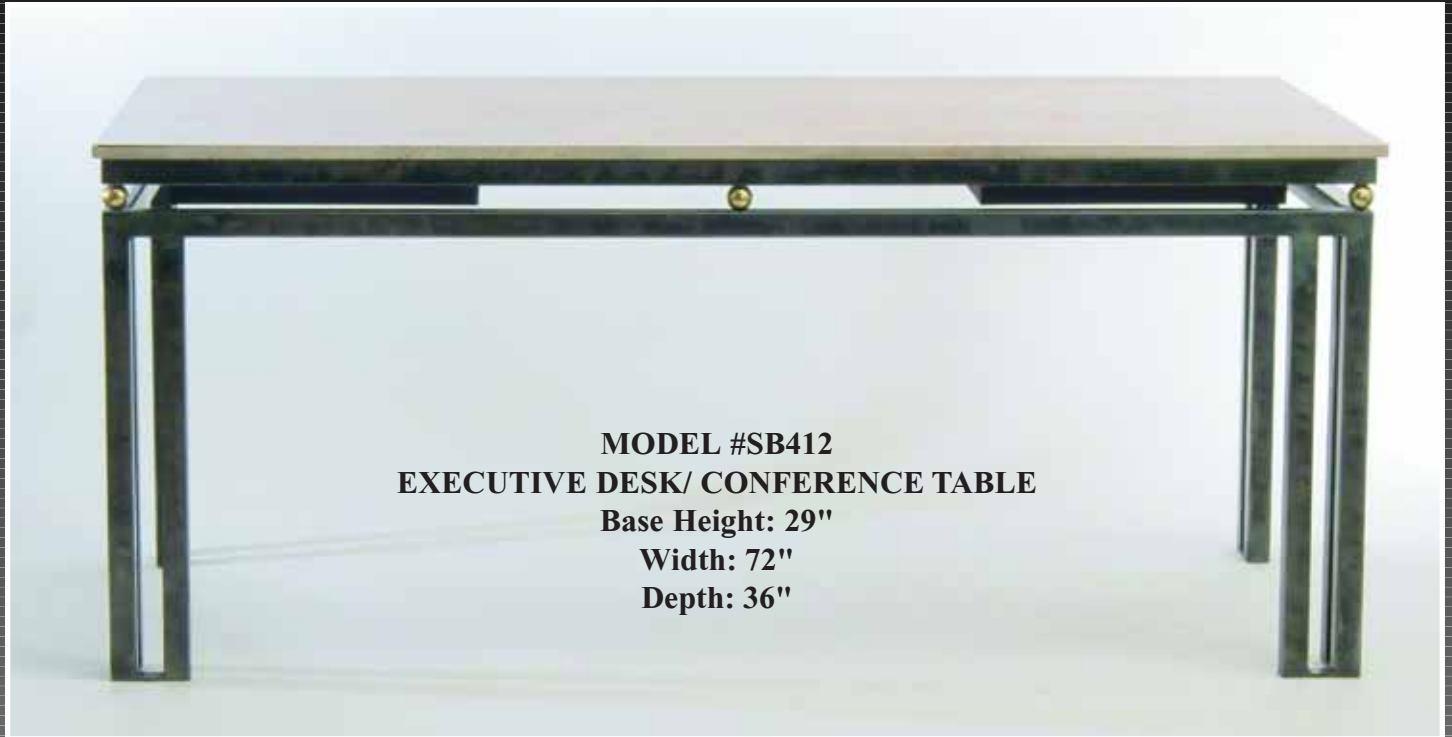

**Height: 29"**

**Width: 68 1/2"**

**Depth: 36 1/2"**

**Top shown: 46" x 78"**

**TOP AVAILABLE**

**Custom sizing available • All items handcrafted and may vary slightly**

# IT'S A JENSEN

---

*Distinctive Eloquence for a Lifetime*

MODEL #S436  
MARION DINING TABLE  
Height: 29"  
Diameter: 52"

Designed to accommodate 72" top

**MODEL #S429  
CONTINENTAL DINING TABLE**

**Height: 30"**

**Width: 33"**

**Depth: 33"**

**TOP AVAILABLE**

**Custom sizing available • All items handcrafted and may vary slightly**

**36**

**MODEL #S409**  
**HOUR GLASS TABLE BASE**  
**Height: 29"**  
**Width: 29"**

**TOP AVAILABLE**

**MODEL #S411**  
**TWO DRAWER PERSONAL DESK**  
Base Height: 29"  
Width: 60"  
Depth: 30"

**TOP AVAILABLE**

Custom sizing available • All items handcrafted and may vary slightly