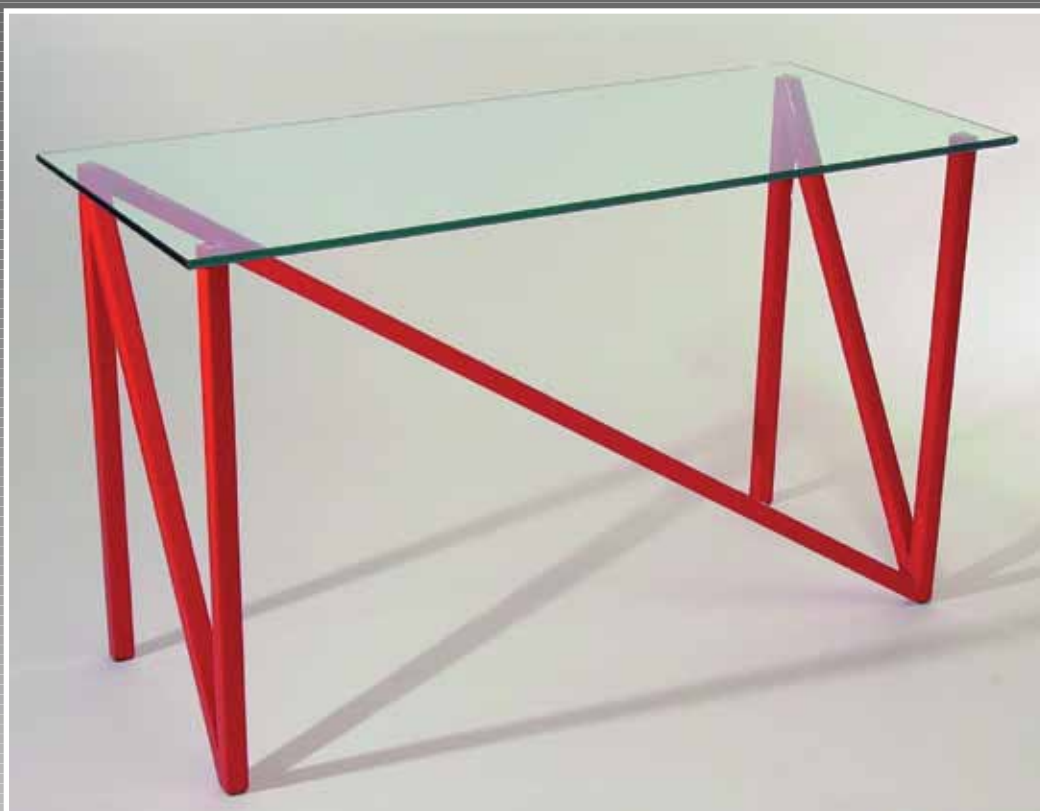

IT'S A JENSEN

Distinctive Eloquence for a Lifetime

MODEL #S416 ►
LINEAR CONSOLE
Height: 30"
Width: 48"
Depth: 18"

PRISTINE TABLES ▶
MODEL #S430A
22"H x 22"W x 22"D
MODEL #S430B
20"H x 20"W x 20"D
MODEL #S430C
18"H x 18"W x 18"D

◀ **MODEL #S430D**
PRISTINE PEDESTAL
Height: 38"
Width: 17"
Depth: 13"

TOP AVAILABLE

Custom sizing available • All items handcrafted and may vary slightly

IT'S A JENSEN

Distinctive Eloquence for a Lifetime

MODEL #S431A
AWARD TABLE BASE
Height: 17 3/4"
Width: 48"
Depth: 24"

MODEL #S431B (NOT SHOWN)
AWARD TABLE BASE
Height: 17 3/4"
Width: 56"
Depth: 32"

TOP AVAILABLE

MODEL #SB406
END TABLE
Height: 21"
Width: 30"
Depth: 30"

MODEL #SB404 (NOT SHOWN)
CONSOLE
Height: 30"
Width: 72"
Depth: 16"

MODEL #SB405 (NOT SHOWN)
COFFEE TABLE
Height: 18"
Width: 60"
Depth: 36"

TOP AVAILABLE

Custom sizing available • All items handcrafted and may vary slightly