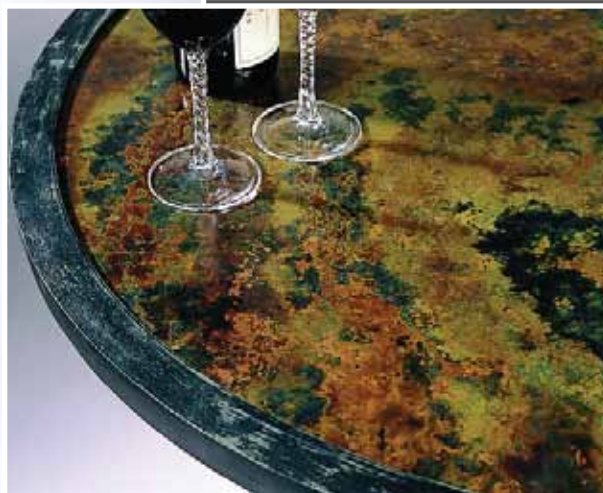

#SB413  
SYMPHONY TABLE BASE  
Height: 29"  
Width: 31"  
Depth: 31"

TOP AVAILABLE

Custom sizing available • All items handcrafted and may vary slightly

# IT'S A JENSEN

*Distinctive Eloquence for a Lifetime*

**#S438**  
**BISTRO TABLE**  
**W/ COPPER TOP**  
**Height: 43"**  
**Diameter: 33 1/2"**

**Our sheet copper top  
is beautifully distressed  
and antiqued.**