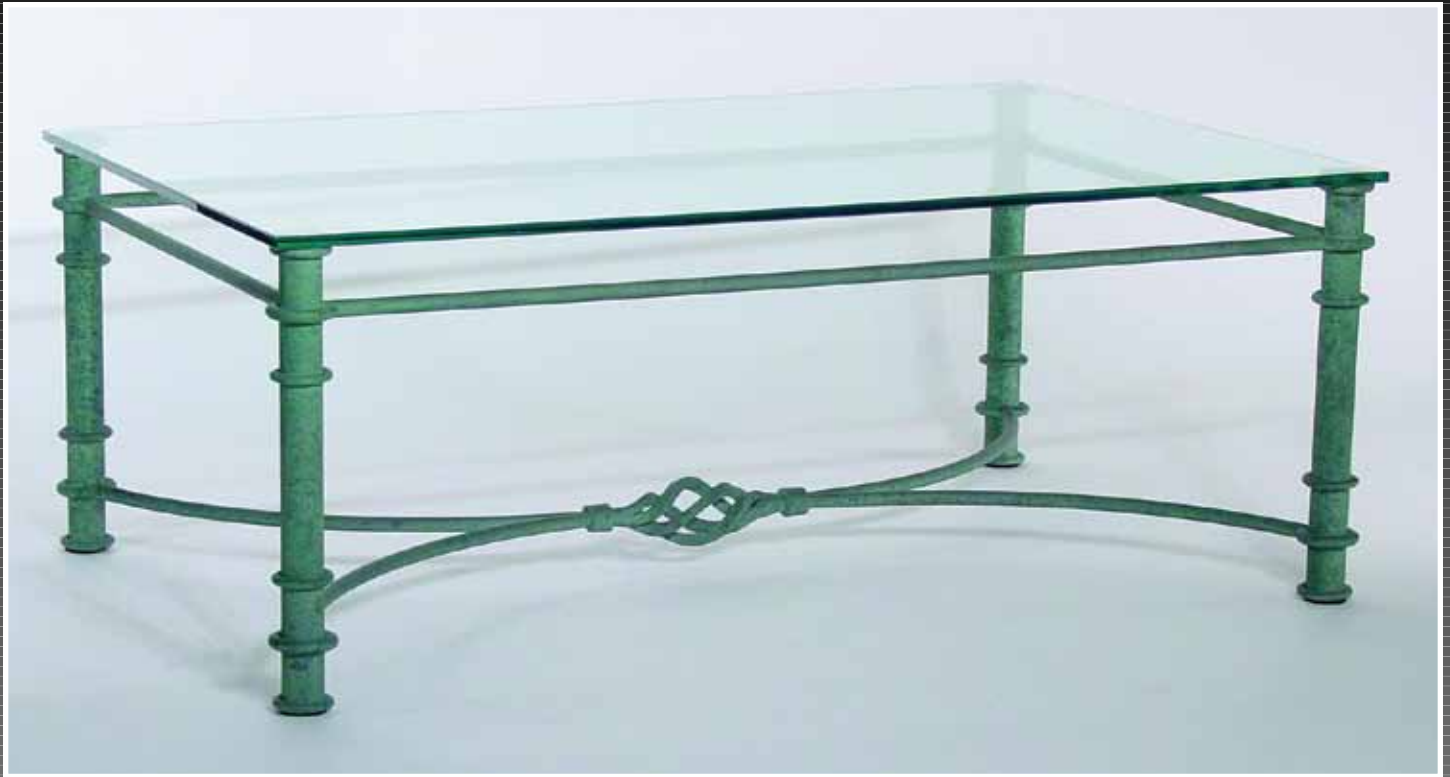

#S433

**ARCHES AND RINGS COCKTAIL TABLE**

**Height: 18 1/2"**

**Width: 49"**

**Depth: 31"**

**TOP AVAILABLE**

Custom sizing available • All items handcrafted and may vary slightly

50

# IT'S A JENSEN

*Distinctive Eloquence for a Lifetime*

#S421

TWIST STRETCHER COCKTAIL TABLE BASE

Height: 18"

Width: 49"

Depth: 31"

TOP AVAILABLE