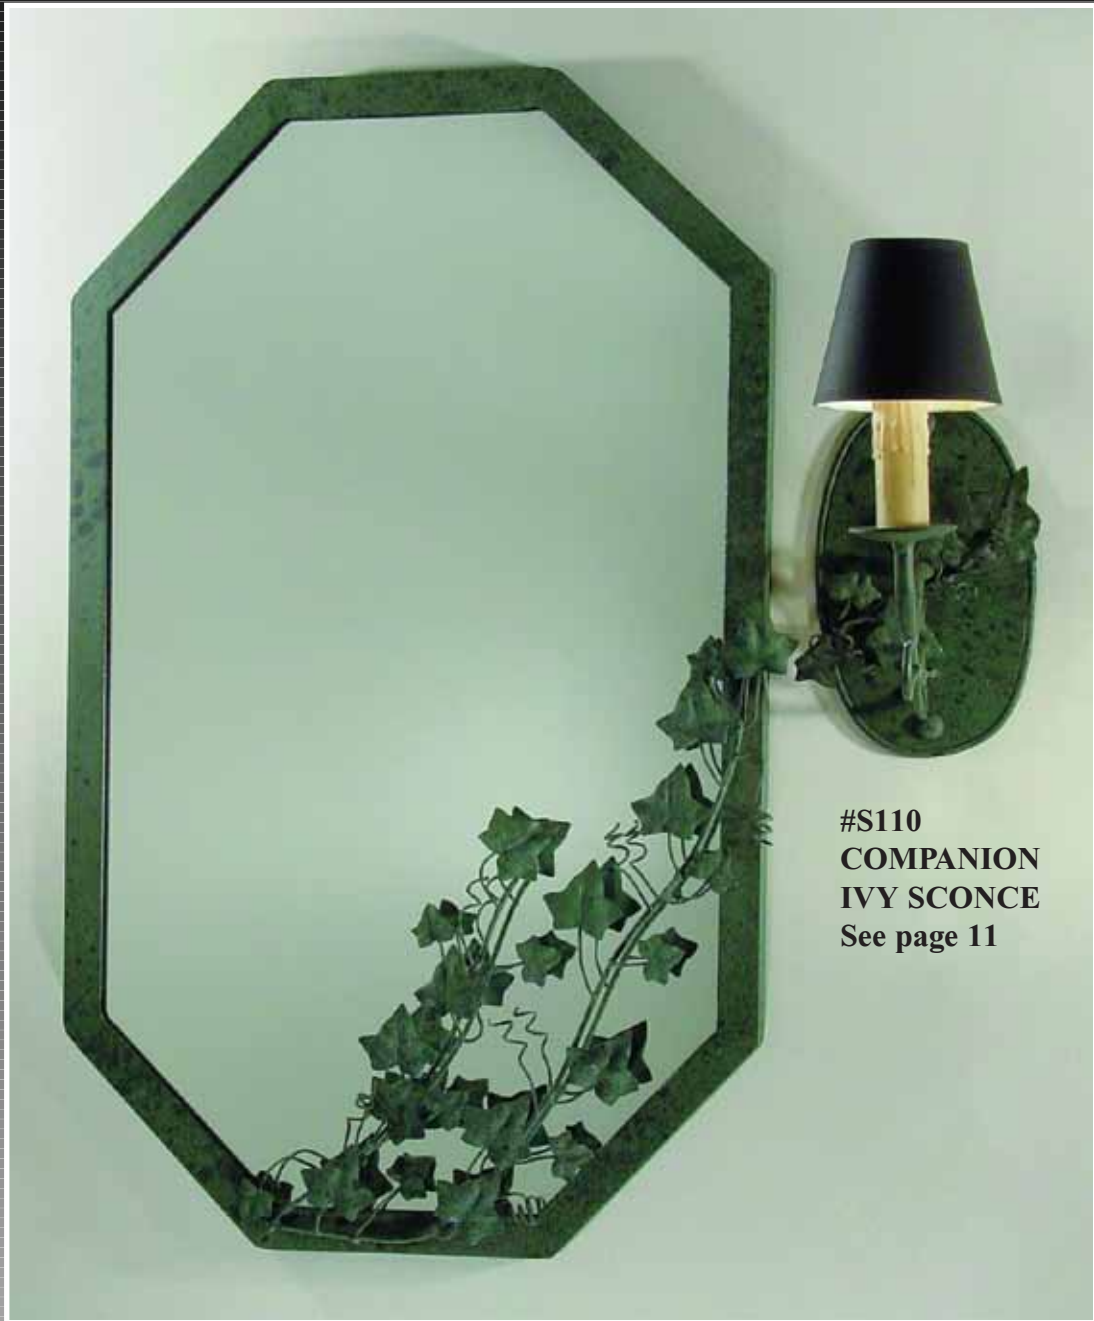

IT'S A JENSEN

Distinctive Eloquence for a Lifetime

MODEL #S509 ►
CLASSIC MIRROR FRAME
Height: 50"
Width: 36"

FRAME ONLY

◀ MODEL #S541
SQUARED CLASSIC MIRROR
Height: 40"
Width: 30"

FRAME ONLY

MODEL #S522 ►
MEDALLION MIRROR FRAME
Height: 49"
Width: 33"

FRAME ONLY
Mirror size: 42" x 26"

◀ MODEL #S540
RING MIRROR FRAME
Height: 50"
Width: 36"

FRAME ONLY
Mirror size: 42" x 28"

Custom sizing available • All items handcrafted and may vary slightly

IT'S A JENSEN

Distinctive Eloquence for a Lifetime

◀ **MODEL #S510**
TRADITIONAL
MIRROR FRAME
Height: 58"
Width: 36"

#S121
COMPANION
SCONCE
See page 6

**#S110
COMPANION
IVY SCONCE
See page 11**

**MODEL #S512
VINING IVY MIRROR FRAME
Height: 36"
Width: 22"
FRAME ONLY**

Exclusive hand-beveled
medallion design

MODEL #S529

FREE-STANDING HALL TREE

Height: 68"
Width: 15 1/2"
Depth: 15 1/2"

MODEL #S528

Custom sizing available • All items handcrafted and may vary slightly

IT'S A JENSEN