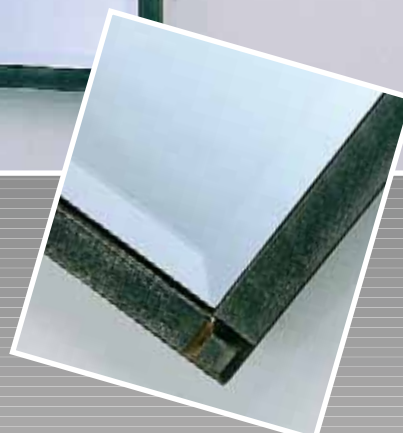

Custom sizing available • All items handcrafted and may vary slightly

IT'S A JENSEN

Distinctive Eloquence for a Lifetime

#S130
SCONCE
See page 10

MODEL #S539
JB MIRROR FRAME
Height: 48"
Width: 27"

FRAME ONLY

Exclusive hand-beveled
medallion design

MODEL #S529

FREE-STANDING HALL TREE

Height: 68"
Width: 15 1/2"
Depth: 15 1/2"

MODEL #S528

Custom sizing available • All items handcrafted and may vary slightly

IT'S A JENSEN